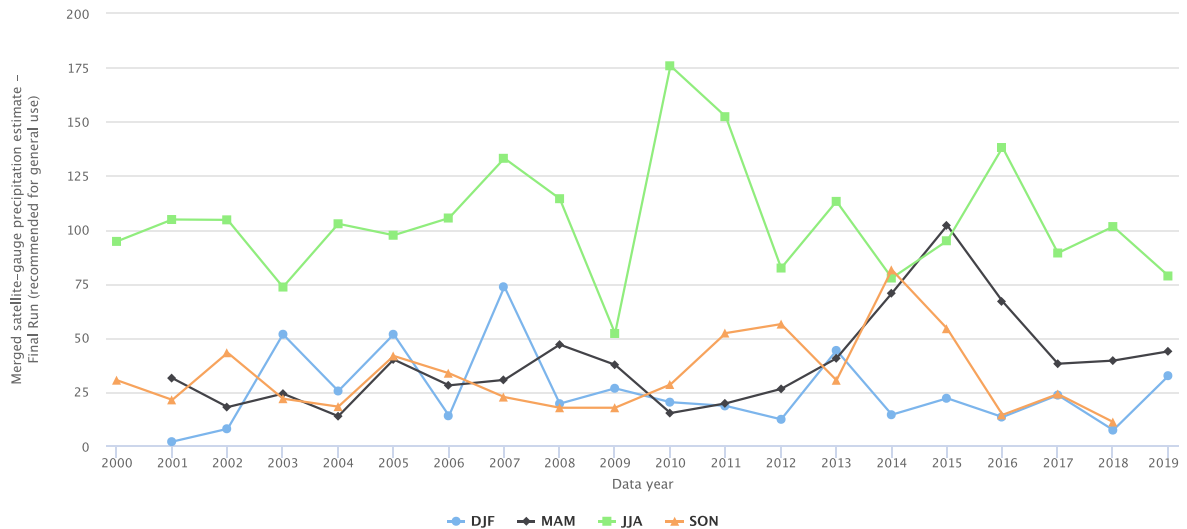

Highcharts.com

Global Precipitation Measurement Seasonal Precipitation Data for Sargodha, Pakistan

GPM.NASA.GOV / EDUCATION