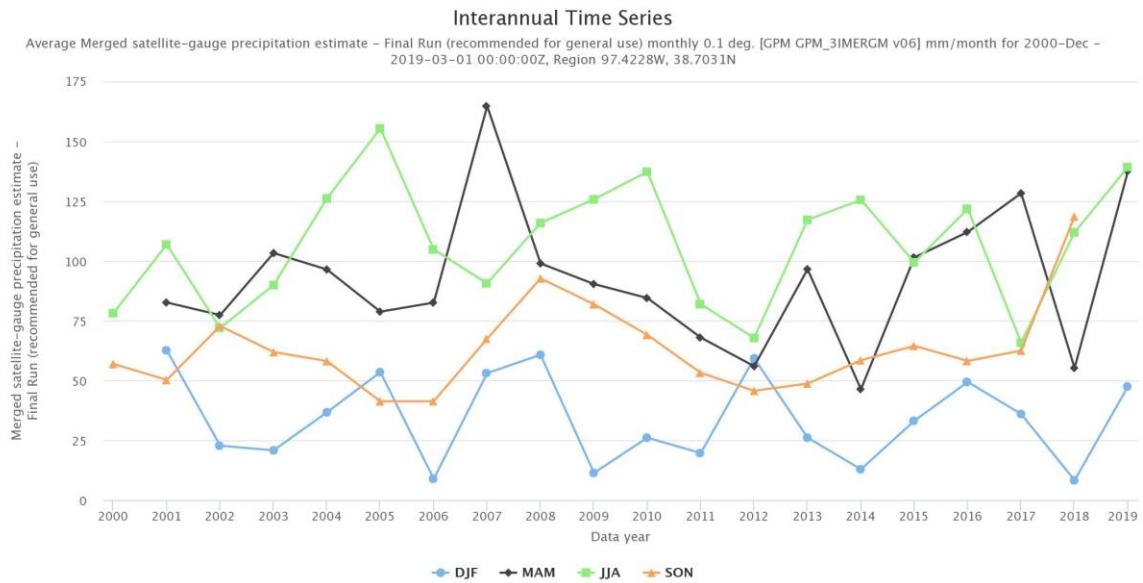

# Global Precipitation Measurement Mission

GPM.NASA.GOV / EDUCATION

TWITTER.COM / NASA\_RAIN

FACEBOOK.COM / NASA.RAIN

*Location of Gypsum, Kansas/ Image credit: Google Maps*

*Global Precipitation Measurement Seasonal Precipitation Data for Gypsum, Kansas*